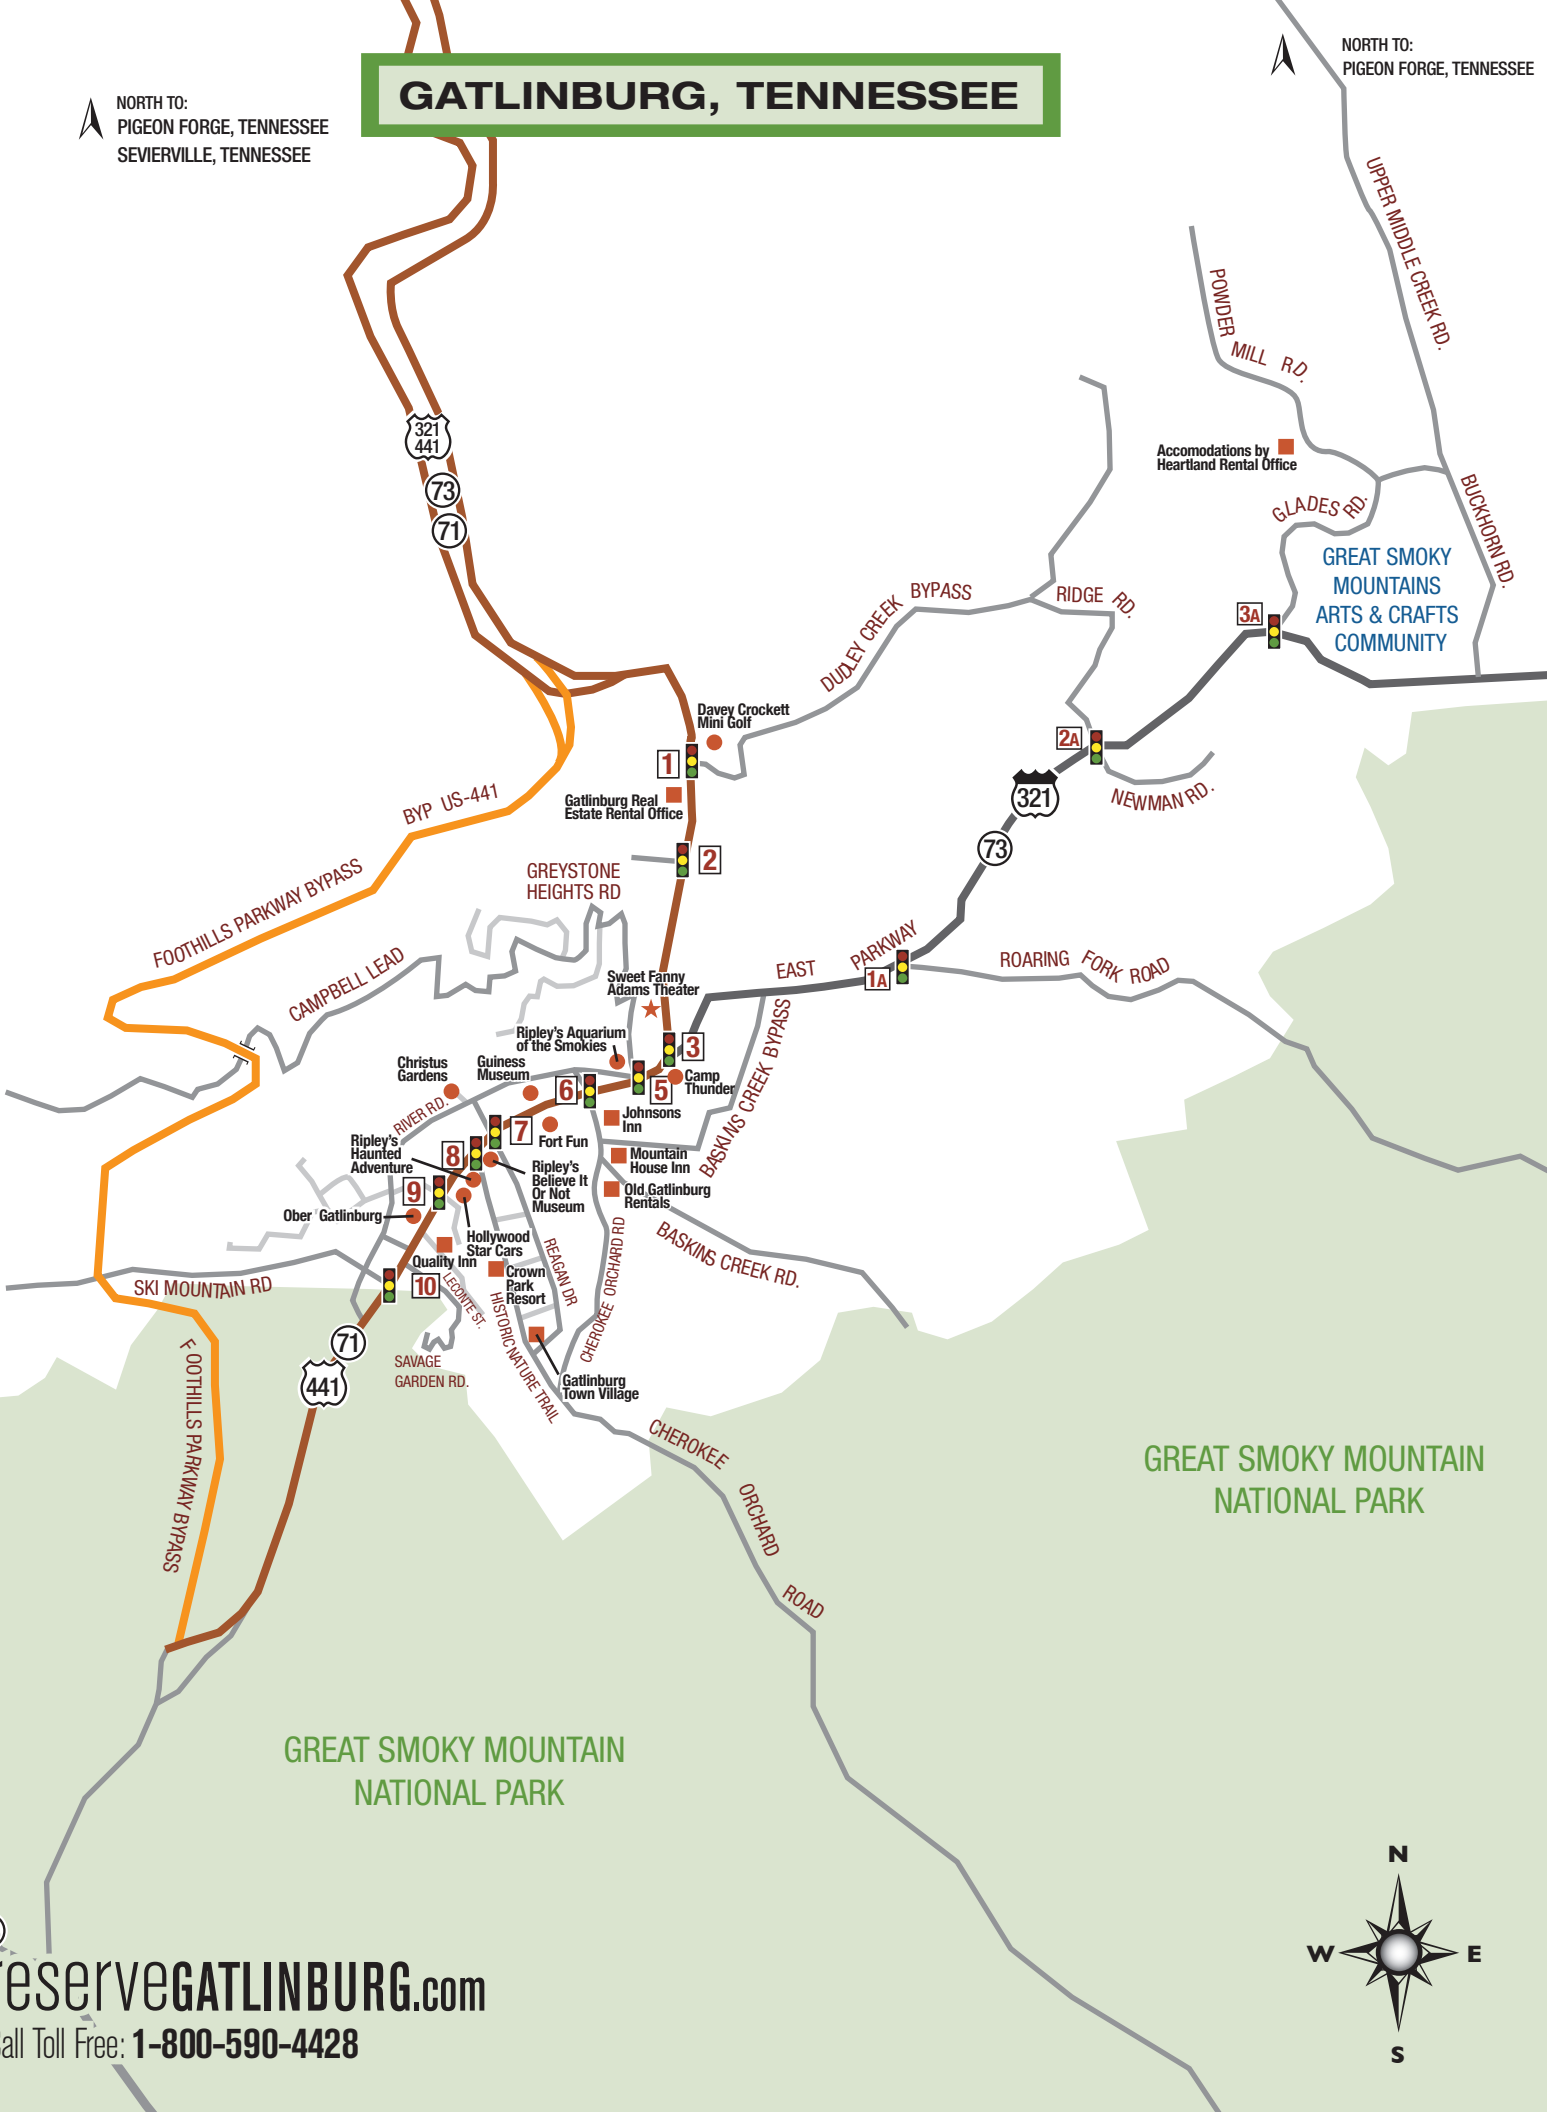

GATLINBURG, TENNESSEE

NORTH TO:
PIGEON FORGE, TENNESSEE
SEVIERVILLE, TENNESSEE

NORTH TO:
PIGEON FORGE, TENNESSEE

Accommodations by
Heartland Rental Office

GREAT SMOKY
MOUNTAINS
ARTS & CRAFTS
COMMUNITY

GREAT SMOKY MOUNTAIN
NATIONAL PARK

GREAT SMOKY MOUNTAIN
NATIONAL PARK

reserveGATLINBURG.com
Call Toll Free: 1-800-590-4428